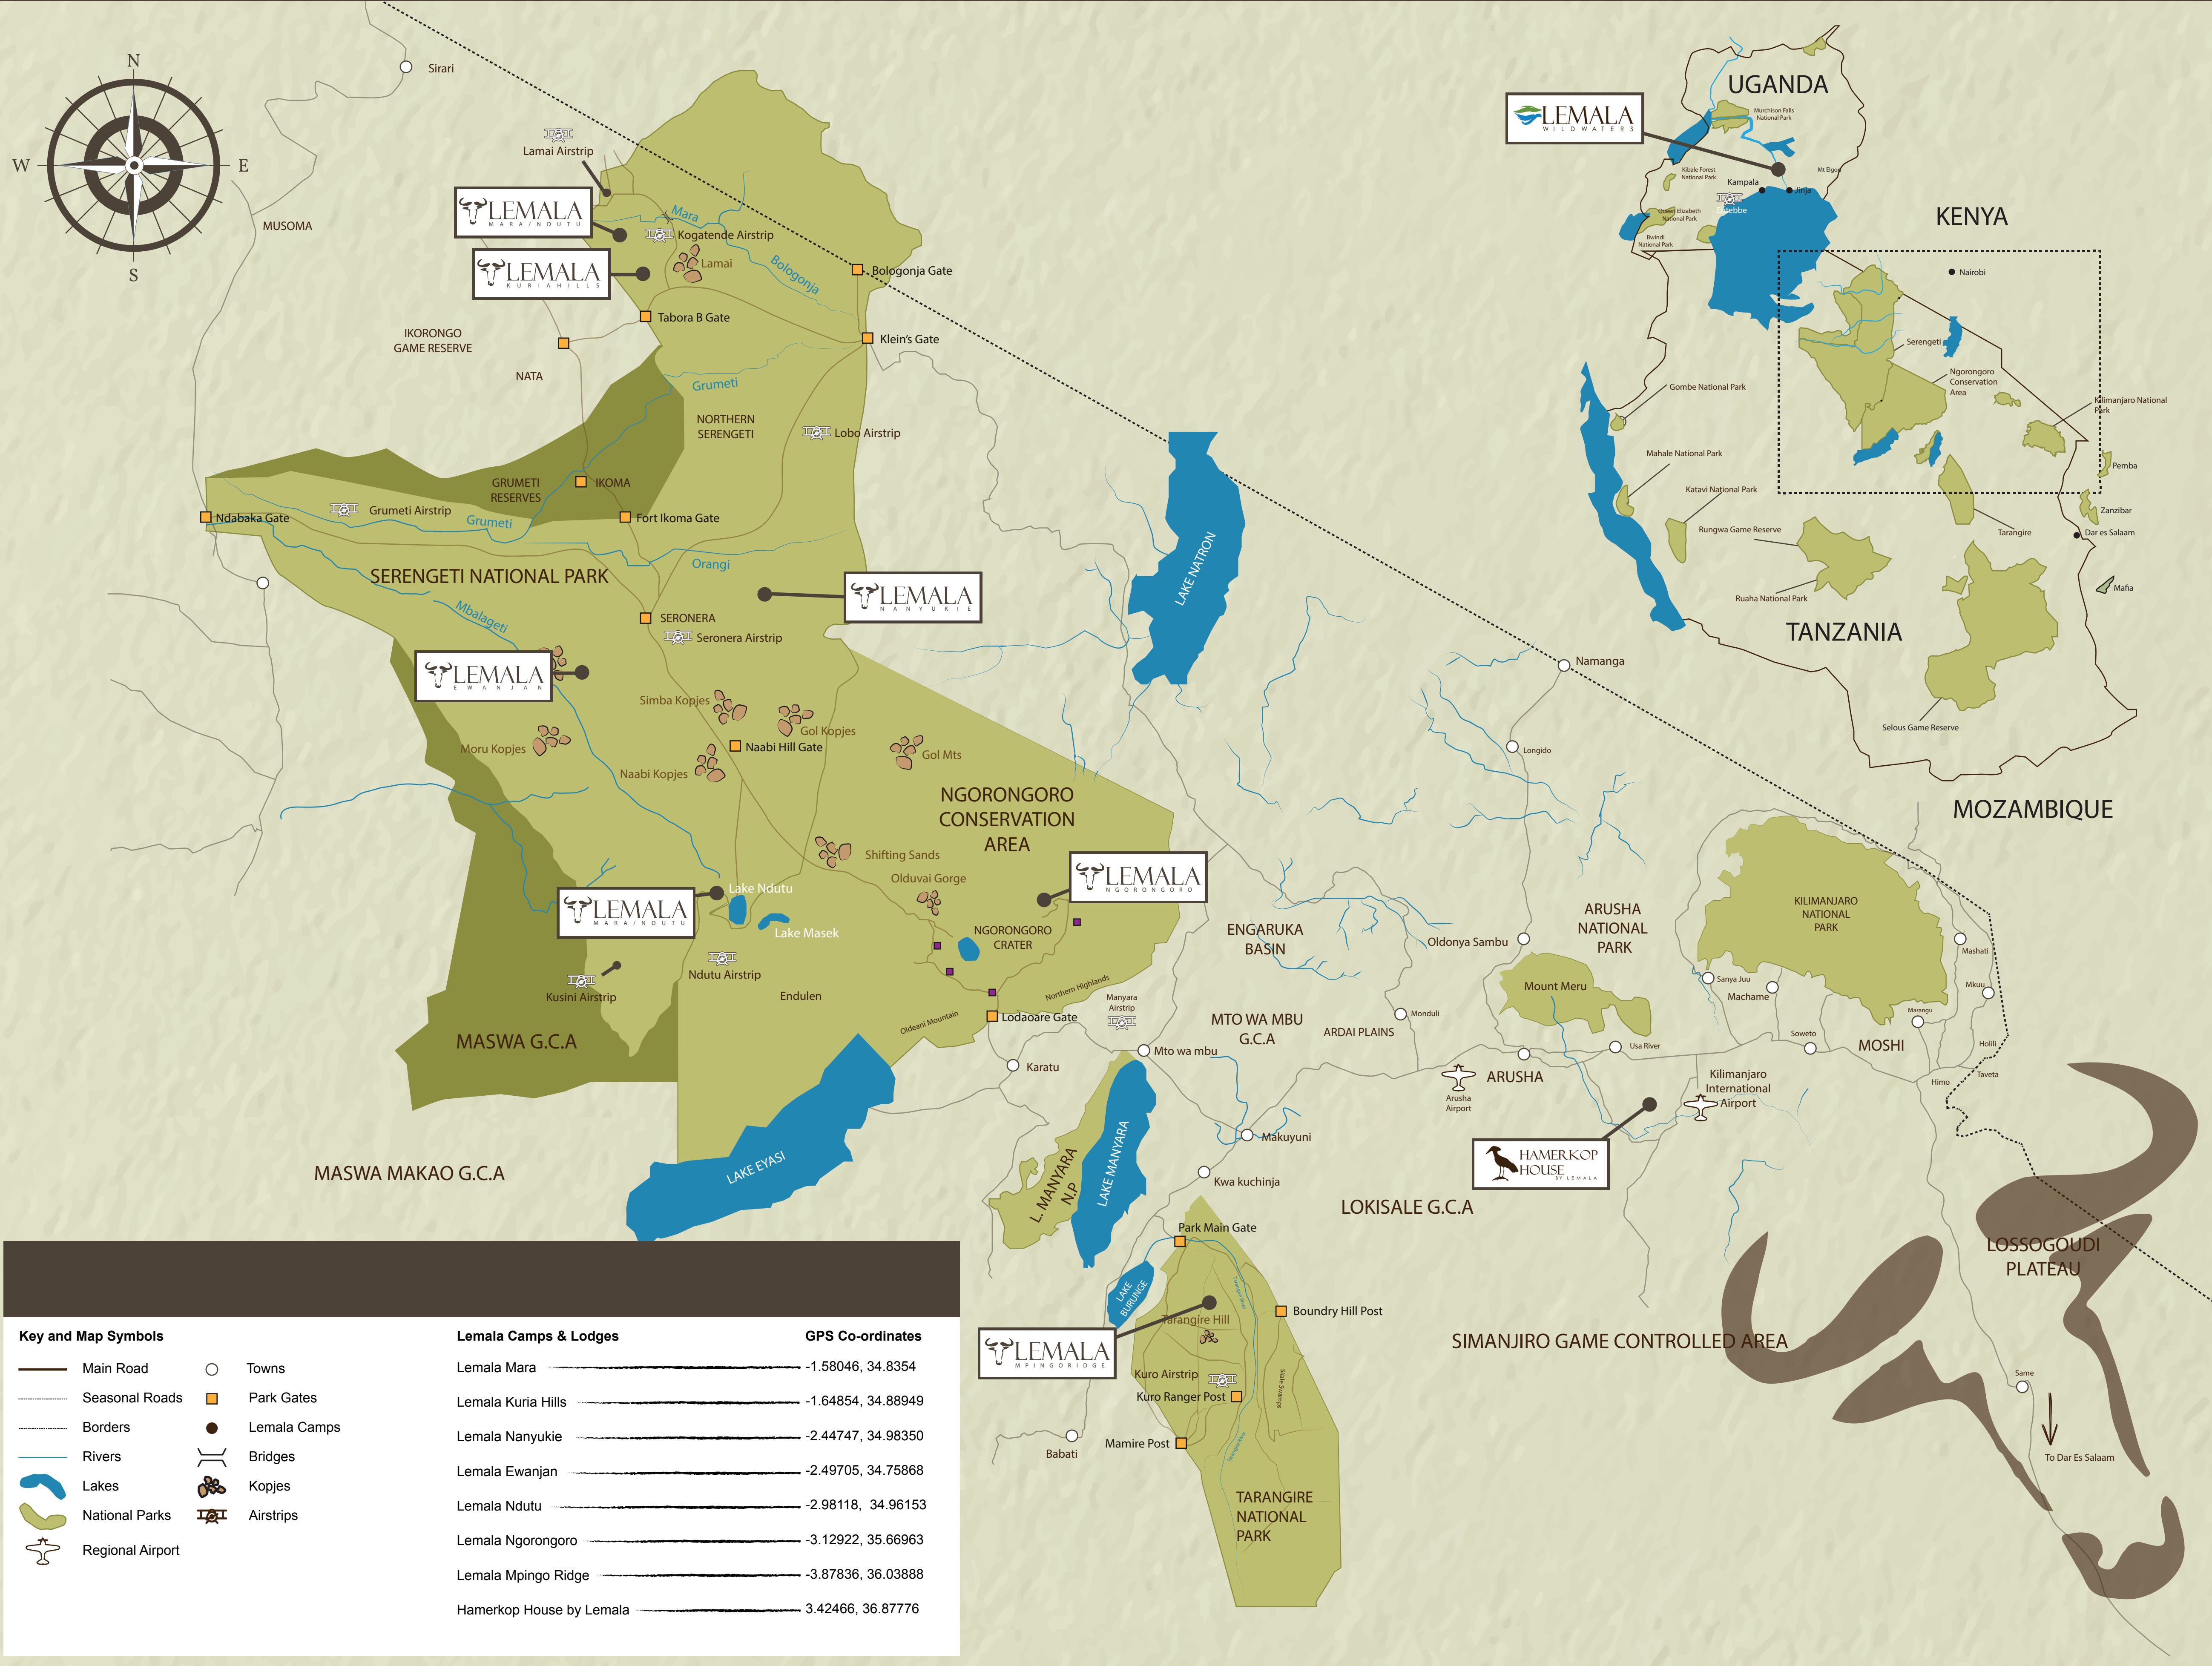

# LEMALA

Authentic Camps and Lodges

Key and Map Symbols	
	Main Road
	Seasonal Roads
	Borders
	Rivers
	Lakes
	National Parks
	Regional Airport
	Towns
	Park Gates
	Lemala Camps
	Bridges
	Kopjes
	Airstrips

Lemala Camps & Lodges	GPS Co-ordinates
Lemala Mara	-1.58046, 34.8354
Lemala Kuria Hills	-1.64854, 34.88949
Lemala Nanyukie	-2.44747, 34.98350
Lemala Ewanjan	-2.49705, 34.75868
Lemala Ndutu	-2.98118, 34.96153
Lemala Ngorongoro	-3.12922, 35.66963
Lemala Mpingo Ridge	-3.87836, 36.03888
Hamerkop House by Lemala	3.42466, 36.87776